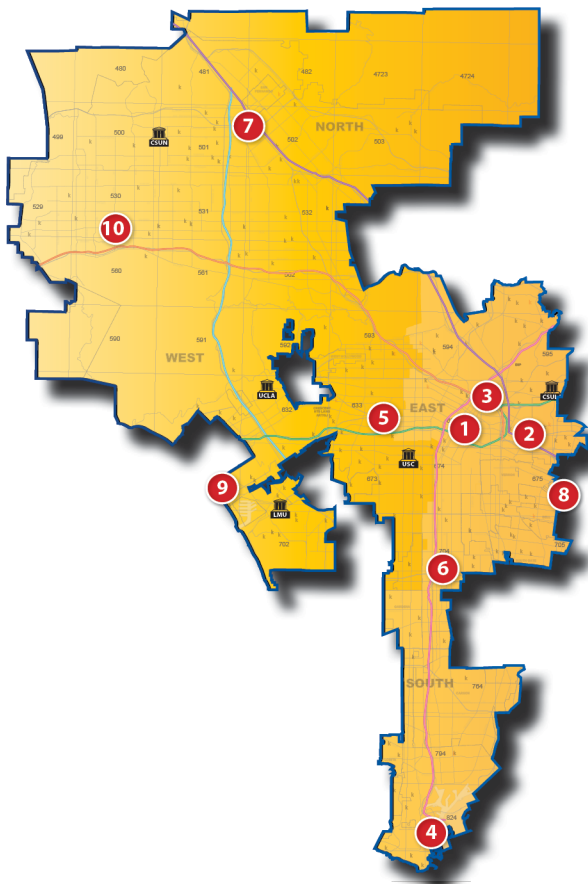

1. **1 Abram Friedman Occupational Center**
   1646 S. Olive Street | Los Angeles, CA 90015-3507 ☎ (213) 765-2400
2. **2 East Los Angeles Occupational Center**
   2100 Marengo Street | Los Angeles, CA 90033-1321 ☎ (323) 276-7000
3. **3 Evans Community Adult School**
   717 N. Figueroa Street | Los Angeles, CA 90012-2118 ☎ (213) 613-7900
4. **4 Harbor Occupational Center**
   740 N. Pacific Avenue | San Pedro, CA 90731-1630 ☎ (310) 241-4800
5. **5 Los Angeles Technology Center**
   3721 W. Washington Blvd. | Los Angeles, CA 90018-1160 ☎ (323) 373-2300
6. **6 Maxine Waters Employment Preparation Center**
   10925 S. Central Avenue | Los Angeles, CA 90059-1023 ☎ (323) 357-7700
7. **7 North Valley Occupational Center**
   11450 N. Sharp Avenue | Mission Hills, CA 91345-1232 ☎ (818) 256-1400
8. **8 Slawson Southeast Occupational Center**
   5500 Rickenbacker Road | Bell, CA 90201 ☎ (323) 729-6400
9. **9 Venice Skills Center**
   611 5th Avenue | Venice, CA 90291-3512 | ☎ (310) 664-5888 ☎ (310) 577-4230 eve.
10. **10 West Valley Occupational Center**
    6200 Winnetka Avenue | Woodland Hills, CA 91367-3826 ☎ (818) 346-3540

* Courses listed reflect the entire complement for the 2020-21 school year and are subject to change. Listed courses may not be available for every enrollment period.

Approved: Joseph Stark *JS*

Executive Director, Division of Adult and Career Education

WEAREDAACE.ORG/enroll

doi
Division of Instruction
Los Angeles Unified School District